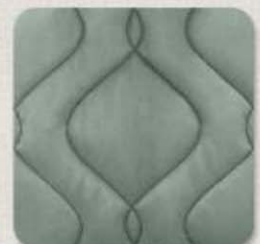

WonderQuilt

A traditional mainstay in facilities across the country, WonderQuilt bedspread's quality construction has been designed to withstand repeated institutional processing and remain in service and looking great longer. WonderQuilt fabrics have been dyed to assure exceptional color retention. WonderQuilt knit polyester resists pilling and fuzzing. Available as a healthcare-fitted bedspread with a shortened foot drop to accommodate beds with active footboards.

Fitted Bedspread: 65"x108" or 74"x108"

Throw Bedspread: 65"x110" or 74"x110"

9 Color Options

WonderQuilt/Burgundy featured.

Air Force Blue

Amethyst

Beige

Burgundy

Colonial Blue

Forest

Navy

Sage

Spearmint