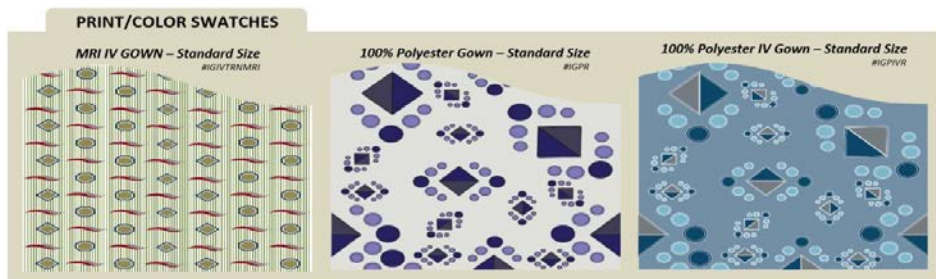

100% Polyester I.V. Gown

- This 100% Polyester gowns will look as great a year from now as they look today.

Closure: Tie Back Clousre

Item Code	Length	Sweep	Design	Pkg	UOM
IGPIVR	48	68	See Below	48 pcs/cs	DZ